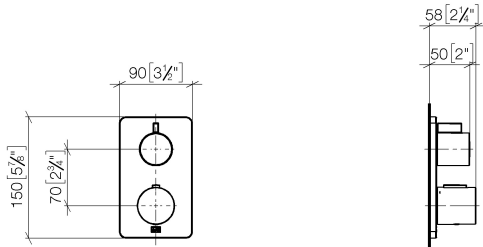

DORNBACHT YARRE Concealed thermostat with one function volume control - Chrome

36 425 832

- cover plate Ø 150 mm
- temperature control handle with safety limit stop at 38°C
- hot water temperature limiter, can be preset
- WRAS

36 425 832
mm [inches]

Certificates

LGA_19385.

LGA_19384.

WRAS_1906098.

DORNBACHT YARRE Concealed thermostat with one function volume control - Chrome

36 425 832

DORNBACHT YARRE Concealed thermostat with one function volume control - Chrome