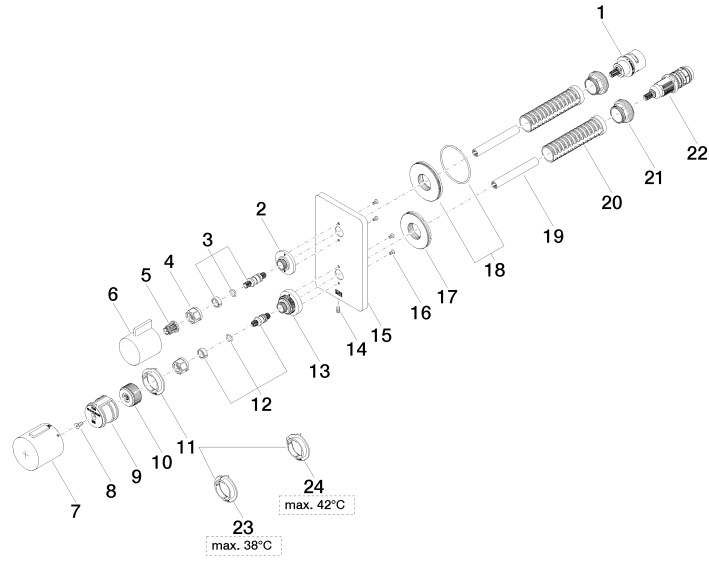

DORNBACHT YARRE Concealed thermostat with one function volume control - Chrome

36 425 832

- cover plate Ø 150 mm
- temperature control handle with safety limit stop at 38°C
- hot water temperature limiter, can be preset
- WRAS

36 425 832
mm [inches]

Certificates

LGA_19385.

LGA_19384.

WRAS_1906098.

DORNBACHT YARRE Concealed thermostat with one function volume control - Chrome

36 425 832

DORNBACHT YARRE Concealed thermostat with one function volume control - Chrome

36 425 832

Spare parts list

No.	Item Number	Name	Quantity used	Delivery time
1	90 90 03 166 00 90	top	1	2
2	09 12 12 053-00	base	1	10
3	04 29 06 111 01-00	spindle	1	10
4	90 23 30 023 00 90	nut	2	2
5	90 12 12 002 00 90	fixing cap	1	2
6	09 20 67 006-00	handle	1	10
7	90 17 33 017 00-00	handle	1	10
8	90 30 30 124 00 90	screw	1	2
9	90 12 12 052 00 90	base	1	2
10	09 12 12 054 90	base	1	2
11	09 28 10 187 90	regulator	1	2
12	04 29 06 024 01-00	spindle	1	10
13	09 12 12 051-00	base	1	10
14	09 31 11 134 90	pin	1	2
15	09 11 02 246-00	plate	1	10
16	09 30 30 157 90	screw	4	2
17	09 30 01 296 90	disc	1	2
18	90 30 01 190 00 90	disc	1	2
19	90 23 01 124 00 90	sleeve	2	2
20	90 18 40 077 01 90	spindle	2	2
21	09 24 04 257 90	nut	2	2
22	90 15 02 013 00 90	cartridge	1	2
23	09 28 10 188 90	regulator	1	2
24	09 28 10 189 90	regulator	1	2